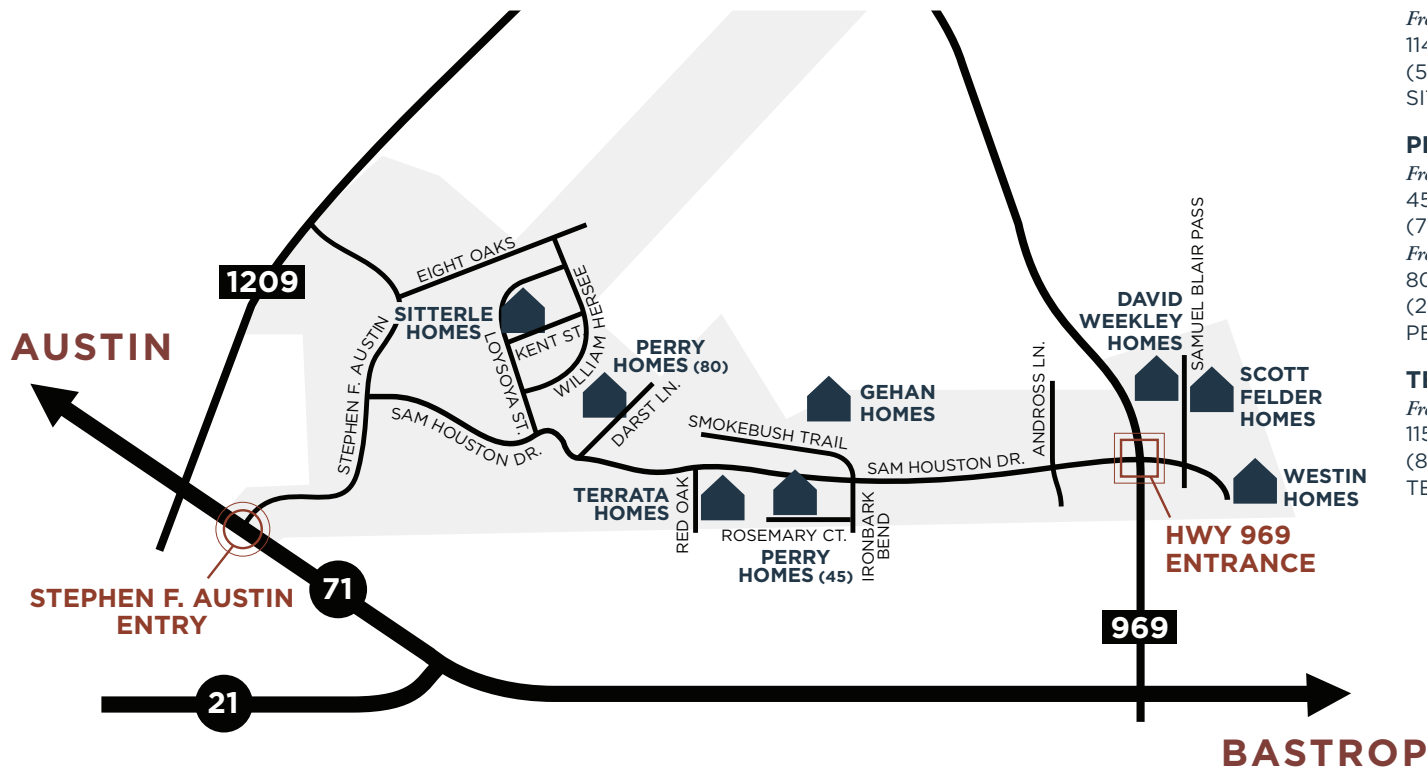

## MODEL HOMES MAP

COLONYTX.COM

### WESTIN HOMES

*From the \$600s*  
60' - 105 Isaac White Drive  
80' - 105 Isaac White Drive  
(512) 596-3250  
WESTINHOMES.COM